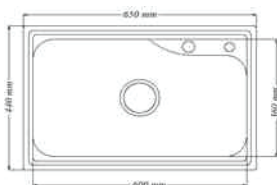

Size: 1000x200x150mm

M.R.P. ₹ 12995/-

Inbuilt Dish Rack

Dish Rack

Model: FS 2010

Size: 500x200x150

M.R.P. ₹ 8995/-

Inbuilt Dish Rack

DESIGNER SINGLE BOWL SERIES

MODEL	FS 2317
TECHNICAL DATA	
Overall Dimension:	23"X17"X8" 550X430X200mm
EDGE	Flat
FINISH	Pearl
M.R.P	Rs. 11500/-

Cabinet Size
23"
Base

INSTALLATION
TOPMOUNT

Including Accessories*

MODEL	FS 2417
TECHNICAL DATA	
Overall Dimension:	24"X17"X8" 609x432x200mm
EDGE	Flat
FINISH	Pearl
M.R.P	Rs. 14750/-

Cabinet Size
25"
Base

INSTALLATION
TOPMOUNT

Including Accessories*

MODEL	FS 2618
TECHNICAL DATA	
Overall Dimension:	26"X17"X8" 650X440X200mm
EDGE	Flat
FINISH	Pearl
M.R.P	Rs. 17000/-

Cabinet Size
28"
Base

INSTALLATION
TOPMOUNT

Including Accessories*

MODEL	FS 2718
TECHNICAL DATA	
Overall Dimension:	27"X18"X8" 686x445x200mm
EDGE	Flat
FINISH	Pearl
M.R.P	Rs. 18000/-

Cabinet Size
28"
Base

INSTALLATION
TOPMOUNT