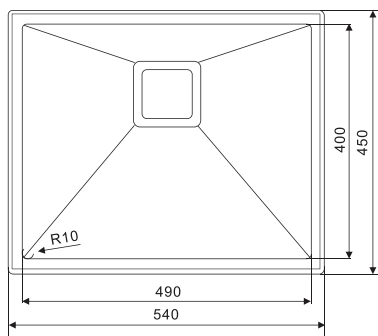

INTELLIGENT SINK SERIES: FS 2118 IS

DESCRIPTION OF THE PRODUCT

Model: FS 2118 IS Finish Brush
Material: 1.2MM SS 304 Stainless Steel
Product Size: 21"x18"x9"
M.R.P. ₹ 20111 /-

Accessories Included

INTELLIGENT SINK SERIES: FS 2418 IS