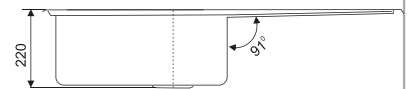

INTELLIGENT SINK SERIES: FS 4020 IS

DESCRIPTION OF THE PRODUCT

Model: FS 4020 IS Finish Brush

Material: 1.2MM SS 304 Stainless Steel

Product Size: 40"x20"x9"

M.R.P. ₹ 30111/-

Accessories Included

FA-01IS

Faucet

FA-09IS

Chopping Board

FA-15IS

Square Waste Coupling with Auto Drainer Kit & Overflow