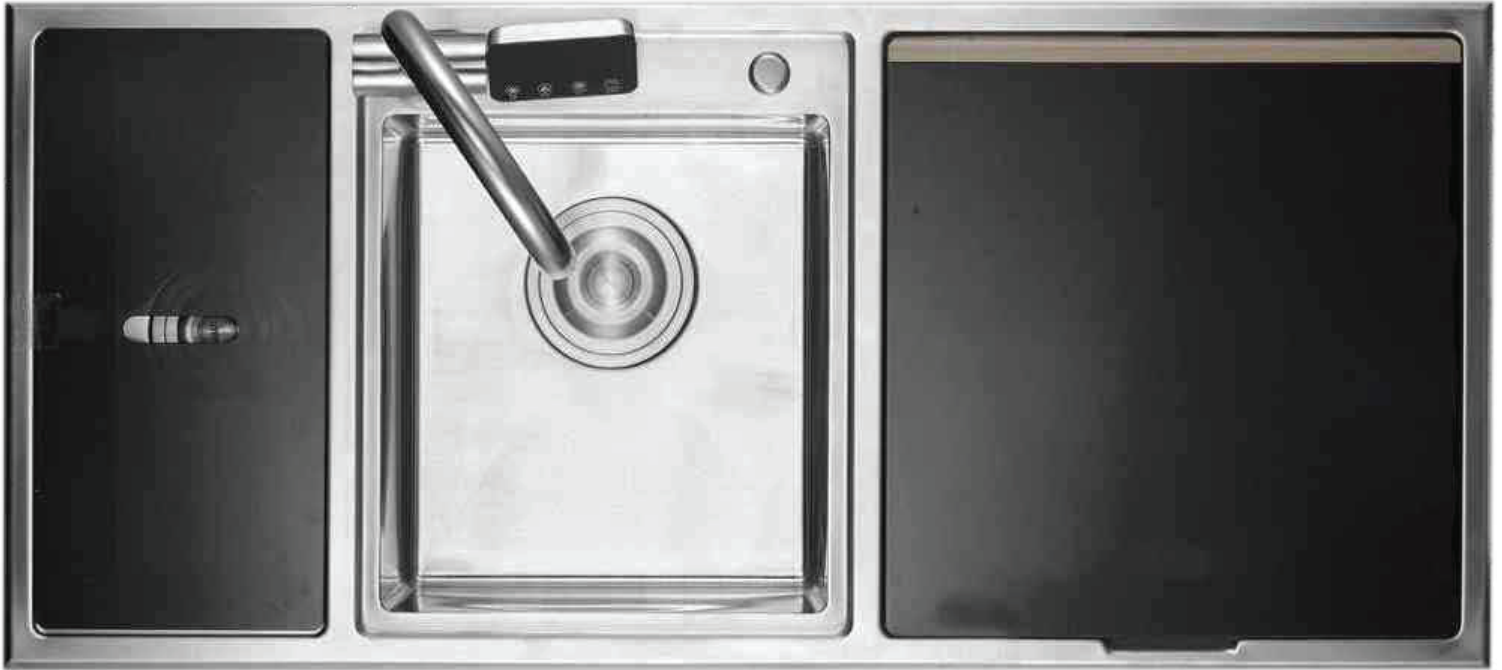

SINK INTEGRATED DISHWASHER

MODEL		FS 4520 DW	
TECHNICAL DATA			
Overall Dimension:	45"x20"x13"	Rated Voltage	220 V~
	1150x510x330mm		
Sink Bowl Dimension:	13½"x15"x9"	Rated Frequency	50 Hz
	348x383x226mm		
Ultra Sonic Bowl Dimension:	8"x17"x8"	Rated Power	1850 W
	200x434x 204mm		
FINISH	Brush	Applicable Pressure (mpa)	0.03MPa-1MPa
M.R.P		Rs. 73250/-	

Including Accessories*

Perfected for Indian utensils

Hygienic wash

Save water

Ultra Sonic
Vegetable Cleaning

40 minutes
wash cycle

For small loads