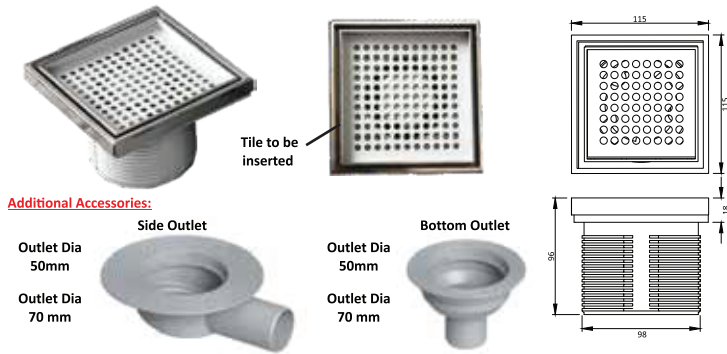

Product Code	HN Code	Description	Size (mm)	Finish	M.R.P
FPP - 003	7326	Floor Drain Tile Insert with outlet 98mm - ABS	115 X 115	GLOSSY ABS	Rs. 450 /-