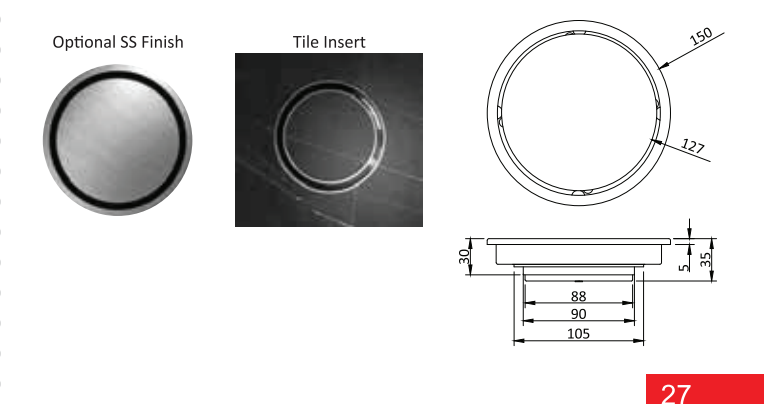

Product code	HN Code	Description	Size (mm)	Finish	M.R.P
FPP - 008	7326	Floor Drain with Edges Tile Insert Round in SS 304G – 1mm Thickness with Outlet 105mm	150	SATIN	Rs. 1125 /-