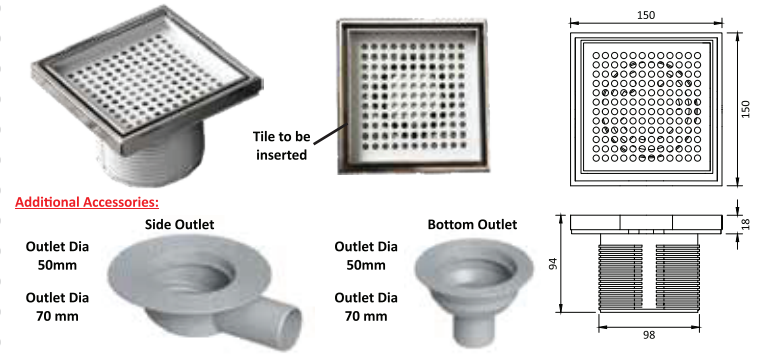

Product Code	HN Code	Description	Size (mm)	Finish	M.R.P
FPP - 004	7326	Floor Drain Tile Insert with outlet 98mm - ABS	150 X 150	GLOSSY ABS	Rs. 555 /-