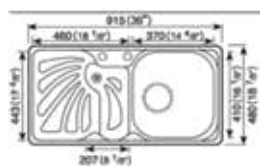

FA-D5
Drainer Kit

FA-G4
Soap Dispenser

FA-D2
Faucet

MODEL	FS 444
TECHNICAL DATA	
Overall Dimension:	36"x19"x8" 915x480x200mm
EDGE	Flat
FINISH	Pearl
M.R.P	Rs. 18444/-

Cabinet Size
19"
Base

INSTALLATION:
TOPMOUNT