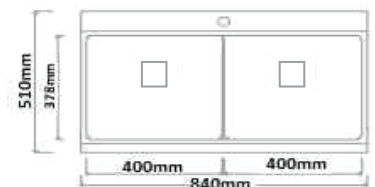

NEW PRODUCT

MODEL	FS 3718 NQ
TECHNICAL DATA	
Overall Dimension:	36"x18"x9" 920x450x220mm
EDGE	Plain
Availabe Colors	Black, Light Grey, Wheat Spot
FINISH	Natural Quartz
M.R.P	Rs. 31500/-

MODEL	FS 4224 NQ
TECHNICAL DATA	
Overall Dimension:	42"x24" 1050x603mm
Bowl Dimension	12 1/2"x14"x9" 320x350x225mm
Availabe Colors	Black Pearl & Wheat
FINISH	Natural Quartz
M.R.P	Rs. 50550/-

MODEL	FS 3320 SS
TECHNICAL DATA	
Overall Dimension:	33"x20"x9"
	838x508x220mm
EDGE	Plain Flat
FINISH	Brush
M.R.P	Rs. 38250 /-

Cabinet Size

37"

Base

INSTALLATION

TOPMOUNT

FOLDABLE FAUCET
FA - 04B

Futura[®]