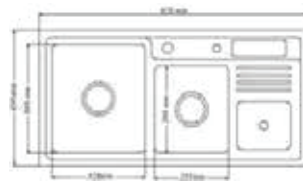

NEW PRODUCT

MODEL	FS 3718 NQ
TECHNICAL DATA	
Overall Dimension:	36"x18"x9" 920x450x220mm
EDGE	Plain
Availabe Colors	Black, Light Grey, Wheat Spot
FINISH	Natural Quartz
M.R.P	Rs. 31500/-

MODEL	FS 4224 NQ
TECHNICAL DATA	
Overall Dimension:	42"x24" 1050x603mm
Bowl Dimension	12 1/2"x14"x9" 320x350x225mm
Availabe Colors	Black Pearl & Wheat
FINISH	Natural Quartz
M.R.P	Rs. 50550/-