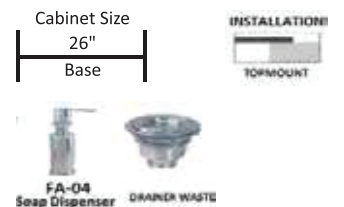

NATURAL QUARTZ DESIGNER SERIES

NEW PRODUCT

MODEL	FS 2318 NQ
TECHNICAL DATA	
Overall Dimension:	23"x18"x9" 600x450x220mm
EDGE	Plain
Availabe Colors	Black, Light Grey, Wheat Spot
FINISH	Natural Quartz
M.R.P	Rs. 18000/-

NEW PRODUCT

MODEL	FS 2618 NQ
TECHNICAL DATA	
Overall Dimension:	26"x18"x9" 650x450x220mm
EDGE	Plain
Availabe Colors	Black, Light Grey, Wheat Spot
FINISH	Natural Quartz
M.R.P	Rs. 19000/-

NEW PRODUCT

MODEL	FS 2718 NQ
TECHNICAL DATA	
Overall Dimension:	27"x18"x9" 680x450x220mm
EDGE	Plain
Availabe Colors	Black, Light Grey, Wheat Spot
FINISH	Natural Quartz
M.R.P	Rs. 20250/-

NEW PRODUCT

MODEL	FS 3219 NQ
TECHNICAL DATA	
Overall Dimension:	32"x19"x8" 810x480x200mm
EDGE	Plain
Availabe Colors	Black, Light Grey, Wheat Spot
FINISH	Natural Quartz
M.R.P	Rs. 21750/-

* Shown Accessories Included in Price