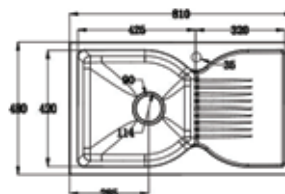

* Shown Accessories Included in Price