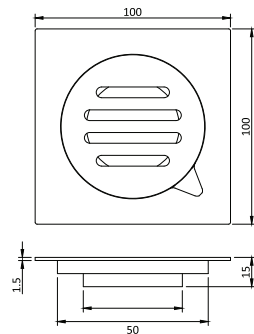

Futura®

PREMIUM PRODUCT

FloorDrain / FloorInsert/ FloorCorner/ FloorChannel

- AISI 304
- 300 Kgs Load Capacity
- 30 High Flow Rate
- Easy Clean
- Easy Maintain

Product Code	HN Code	Description	Size (mm)	Finish	M.R.P
FPP - 001	7326	Floor Drain with slot in SS 304G - 2mm Thickness	100 X 100	SATIN	Rs. 550 /-

Product Code	HN Code	Description	Size (mm)	Finish	M.R.P
FPP - 002	7326	Floor Drain with slot in SS 304G - 2mm Thickness	150 X 150	SATIN	Rs. 650 /-