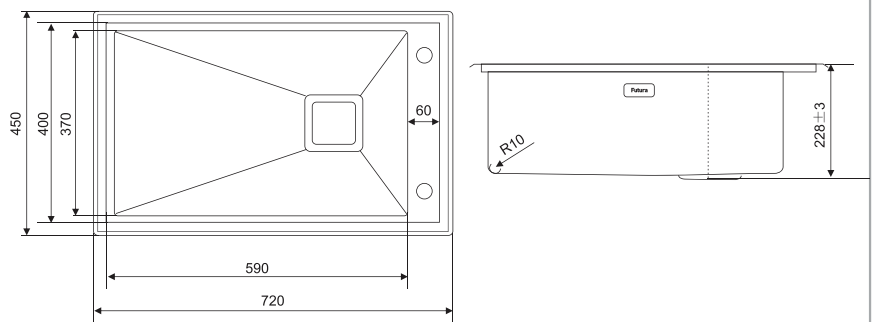

INTELLIGENT SINK SERIES: FS 2718 IS

DESCRIPTION OF THE PRODUCT

Model: FS 2718 IS Finish Brush
 Material: 1.2MM SS 304 Stainless Steel
 Product Size: 27"x18"x9"
 M.R.P. ₹ 38111/-

Accessories Included

INTELLIGENT SINK SERIES: FS 2818 IS

DESCRIPTION OF THE PRODUCT

Model: FS 2818 IS Finish Brush
Material: 1.2MM SS 304 Stainless Steel
Product Size: 28"x18"x9"
M.R.P. ₹ 39111/-

Accessories Included

FA-01IS

Faucet

FA-08IS

Colander
Basket

FA-09IS