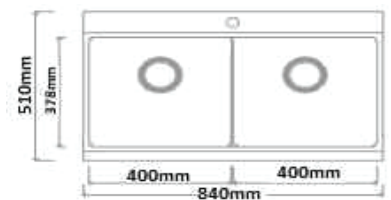

SINK WITH LID

Glass Lid Color Option
Black / White

SINK WITH GLASS LID

MODEL	FS 3320 GS
TECHNICAL DATA	
Overall Dimension:	33"x20"x9"
	838x508x220mm
EDGE	Plain Flat
FINISH	Brush
M.R.P	Rs. 36750/-

Cabinet Size

37"

Base

INSTALLATION

TOPMOUNT

SINK WITH SS LID

MODEL	FS 3320 SS
TECHNICAL DATA	
Overall Dimension:	33"x20"x9"
	838x508x220mm
EDGE	Plain Flat
FINISH	Brush
M.R.P	Rs. 38250 /-

Cabinet Size

37"

Base

INSTALLATION

TOPMOUNT