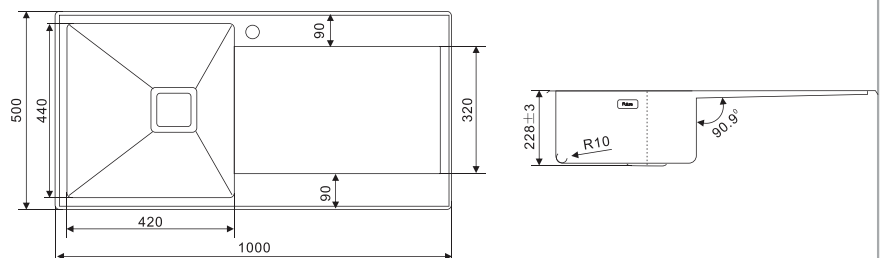

Accessories Included

Faucet

Colander
Basket

Square Waste
Coupling with
Auto Drainer Kit & Overflow