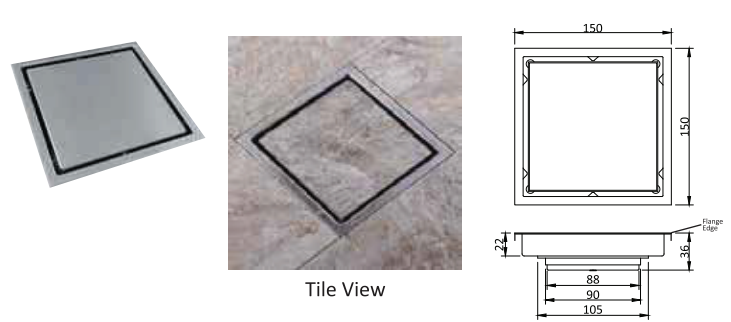

Product code	HN Code	Description	Size (mm)	Finish	M.R.P
FPP - 010	7326	Floor Drain. Insert with Flange Edge in SS 304G – 1mm Thickness with Outlet 90mm	150 x 150	SATIN	Rs. 1565/-