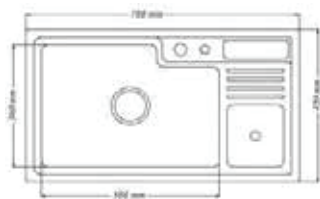

NEW PRODUCT

MODEL	FS 3718 NQ
TECHNICAL DATA	
Overall Dimension:	36"x18"x9" 920x450x220mm
EDGE	Plain
Availabe Colors	Black, Light Grey, Wheat Spot
FINISH	Natural Quartz
M.R.P	Rs. 31500/-

MODEL	FS 4224 NQ
TECHNICAL DATA	
Overall Dimension:	42"x24" 1050x603mm
Bowl Dimension	12 1/2"x14"x9" 320x350x225mm
Availabe Colors	Black Pearl & Wheat
FINISH	Natural Quartz
M.R.P	Rs. 50550/-