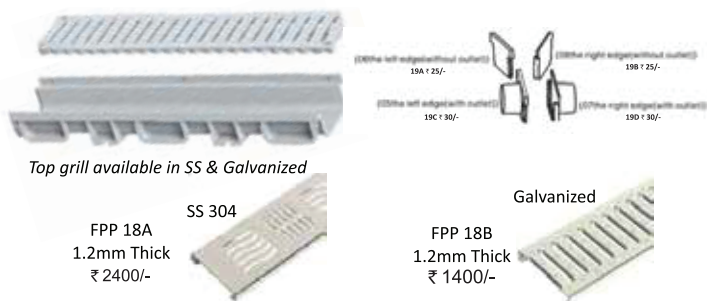

Product code	HN Code	Description	Size (mm)	Finish	M.R.P
FPP - 018	7326	Drain Channel Base & Top in Polypropelene	130 X 1000 X 100	-	Rs. 1725 /-