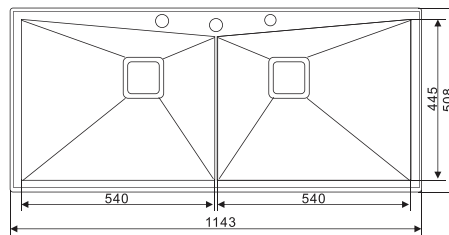

INTELLIGENT SINK SERIES: FS 4520 IS

DESCRIPTION OF THE PRODUCT

Model: FS 4520 IS Finish Brush
 Material: 1.2MM SS 304 Stainless Steel
 Product Size: 45"x20"x9"
 M.R.P. ₹ 55111/-

Accessories Included

• **FA-03IS** •