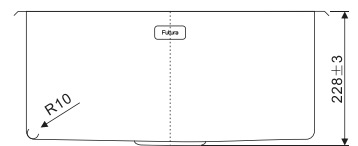

INTELLIGENT SINK SERIES: FS 2118 IS

DESCRIPTION OF THE PRODUCT

Model: FS 2118 IS Finish Brush
Material: 1.2MM SS 304 Stainless Steel
Product Size: 21"x18"x9"
M.R.P. ₹ 20111 /-

Accessories Included

INTELLIGENT SINK SERIES: FS 2418 IS