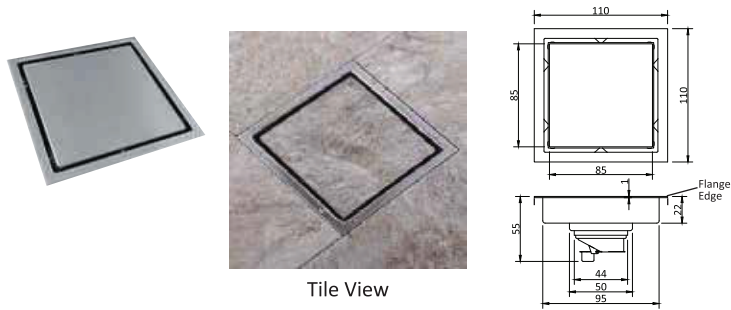

Product code	HN Code	Description	Size (mm)	Finish	M.R.P
FPP - 009	7326	Floor Drain. Insert with Flange Edges in SS 304G – 1mm Thickness with Outlet 50mm	110 x 110	SATIN	Rs. 1345/-