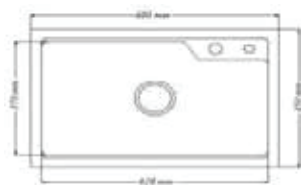

NEW PRODUCT

MODEL	FS 2618 NQ
TECHNICAL DATA	
Overall Dimension:	26"x18"x9" 650x450x220mm
EDGE	Plain
Availabe Colors	Black, Light Grey, Wheat Spot
FINISH	Natural Quartz
M.R.P	Rs. 19000/-

NEW PRODUCT

MODEL	FS 2718 NQ
TECHNICAL DATA	
Overall Dimension:	27"x18"x9" 680x450x220mm
EDGE	Plain
Availabe Colors	Black, Light Grey, Wheat Spot
FINISH	Natural Quartz
M.R.P	Rs. 20250/-