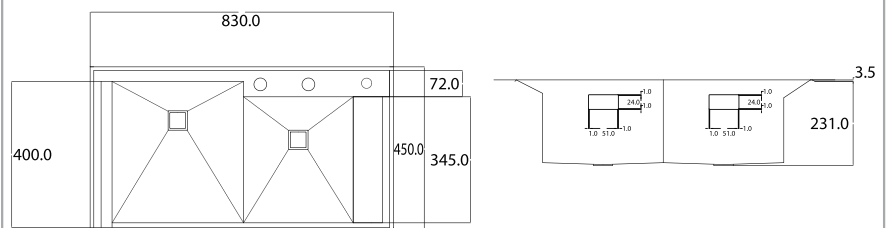

Chopping
Board

FA-15IS

Square Waste
Coupling with
Auto Drainer Kit & Overflow

INTELLIGENT SINK SERIES: FS 3318 IS

DESCRIPTION OF THE PRODUCT

Model: FS 3318 IS Finish Brush
 Material: 1.2MM SS 304 Stainless Steel
 Product Size: 33"x18"x9"
 M.R.P. ₹ 44111/-