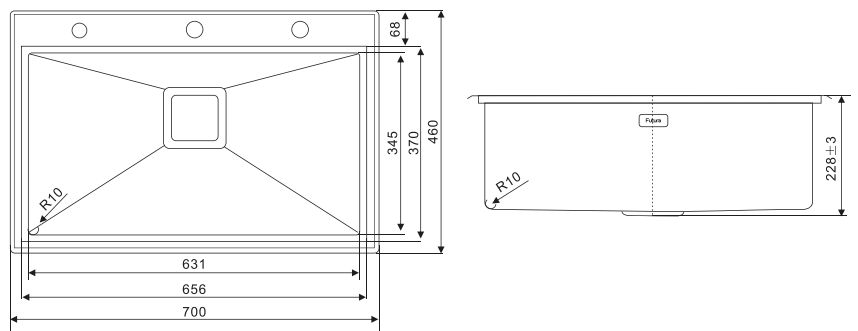

INTELLIGENT SINK SERIES: FS 2718 IS

DESCRIPTION OF THE PRODUCT

Model: FS 2718 IS Finish Brush
 Material: 1.2MM SS 304 Stainless Steel
 Product Size: 27"x18"x9"
 M.R.P. ₹ 38111/-

Accessories Included

INTELLIGENT SINK SERIES: FS 2818 IS