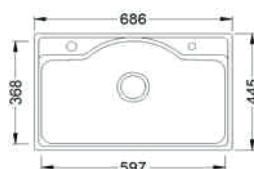

DESIGNER SINGLE BOWL SERIES

MODEL	FS 2317
TECHNICAL DATA	
Overall Dimension:	23"X17"X8" 550X430X200mm
EDGE	Flat
FINISH	Pearl
M.R.P	Rs. 11500/-

Cabinet Size
23"
Base

INSTALLATION
TOPMOUNT

Including Accessories*

MODEL	FS 2417
TECHNICAL DATA	
Overall Dimension:	24"X17"X8" 609x432x200mm
EDGE	Flat
FINISH	Pearl
M.R.P	Rs. 14750/-

Cabinet Size
25"
Base

INSTALLATION
TOPMOUNT

Including Accessories*

MODEL	FS 2618
TECHNICAL DATA	
Overall Dimension:	26"X17"X8" 650X440X200mm
EDGE	Flat
FINISH	Pearl
M.R.P	Rs. 17000/-

Cabinet Size
28"
Base

INSTALLATION
TOPMOUNT

Including Accessories*

MODEL	FS 2718
TECHNICAL DATA	
Overall Dimension:	27"X18"X8" 686x445x200mm
EDGE	Flat
FINISH	Pearl
M.R.P	Rs. 18000/-

Cabinet Size
28"
Base

INSTALLATION
TOPMOUNT

Including Accessories*

DESIGNER SINKS

MODEL	FS 201
TECHNICAL DATA	
Overall Dimension:	30 1/2"x19 1/4"x8 1/4" 805x490x210mm
EDGE	Flange
FINISH	Satin
M.R.P	Rs. 22500/-

Cabinet Size
32"
Base

INSTALLATION:
TOPMOUNT