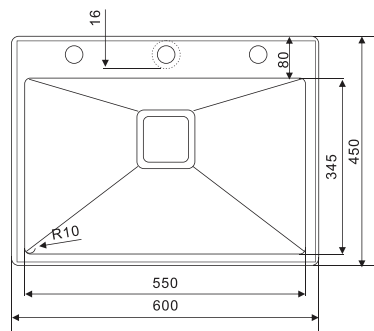

Accessories Included

Faucet

Liquid
Soap
Dispenser

Colander
Basket

Chopping
Board

Square Waste
Coupling with
Auto Drainer Kit & Overflow