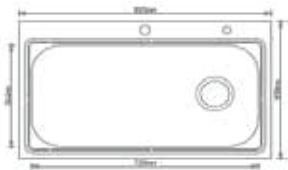

DESIGNER SINGLE BOWL SERIES

MODEL	FS 2317
TECHNICAL DATA	
Overall Dimension:	23"X17"X8" 550X430X200mm
EDGE	Flat
FINISH	Pearl
M.R.P	Rs. 11500/-

Cabinet Size
23"
Base

INSTALLATION
TOPMOUNT

Including Accessories*

MODEL	FS 2417
TECHNICAL DATA	
Overall Dimension:	24"X17"X8" 609x432x200mm
EDGE	Flat
FINISH	Pearl
M.R.P	Rs. 14750/-

Cabinet Size
25"
Base

INSTALLATION
TOPMOUNT

Including Accessories*

MODEL	FS 2618
TECHNICAL DATA	
Overall Dimension:	26"X17"X8" 650X440X200mm
EDGE	Flat
FINISH	Pearl
M.R.P	Rs. 17000/-

Cabinet Size
28"
Base

INSTALLATION
TOPMOUNT

Including Accessories*

MODEL	FS 2718
TECHNICAL DATA	
Overall Dimension:	27"X18"X8" 686x445x200mm
EDGE	Flat
FINISH	Pearl
M.R.P	Rs. 18000/-

Cabinet Size
28"
Base

INSTALLATION
TOPMOUNT

Including Accessories*

DESIGNER SINKS

MODEL	FS 201
TECHNICAL DATA	
Overall Dimension:	30 1/2"x19 1/4"x8 1/4" 805x490x210mm
EDGE	Flange
FINISH	Satin
M.R.P	Rs. 22500/-

Cabinet Size
32"
Base

INSTALLATION:
TOPMOUNT