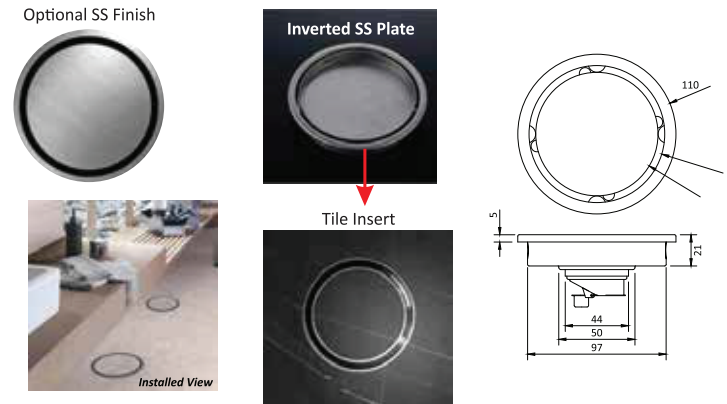

Product code	HN Code	Description	Size (mm)	Finish	M.R.P
FPP - 007	7326	Floor Drain with Edges Tile Insert – Round in SS 304G – 1mm Thickness with Outlet 50mm	110	SATIN	Rs. 1000 /-