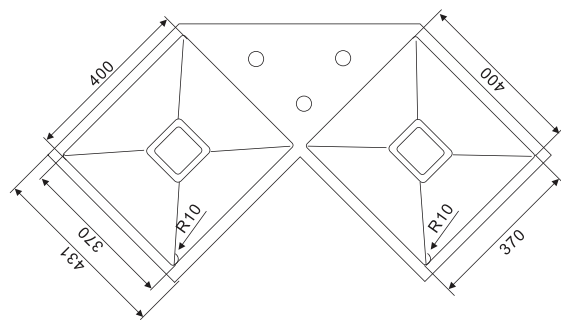

DESCRIPTION OF THE PRODUCT

Model: FS 3333 IS Finish Brush
Material: 1.2MM SS 304 Stainless Steel
Product Size: 34"x34"x9"
M.R.P. ₹ 57111/-