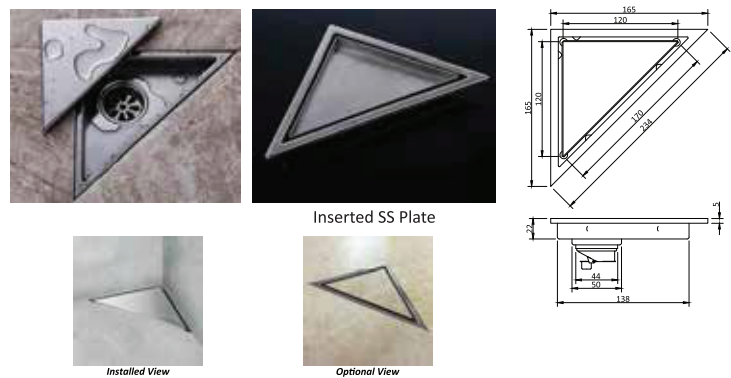

Product code	HN Code	Description	Size (mm)	Finish	M.R.P
FPP - 013	7326	Floor Drain insert Corner in SS 304G – 1mm Thickness with Outlet 50 mm	165 x 165	SATIN	Rs. 1675/-