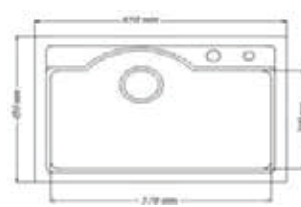

NATURAL QUARTZ DESIGNER SERIES

NEW PRODUCT

MODEL	FS 2318 NQ
TECHNICAL DATA	
Overall Dimension:	23"x18"x9" 600x450x220mm
EDGE	Plain
Availabe Colors	Black, Light Grey, Wheat Spot
FINISH	Natural Quartz
M.R.P	Rs. 18000/-

NEW PRODUCT

MODEL	FS 2618 NQ
TECHNICAL DATA	
Overall Dimension:	26"x18"x9" 650x450x220mm
EDGE	Plain
Availabe Colors	Black, Light Grey, Wheat Spot
FINISH	Natural Quartz
M.R.P	Rs. 19000/-

NEW PRODUCT

MODEL	FS 2718 NQ
TECHNICAL DATA	
Overall Dimension:	27"x18"x9" 680x450x220mm
EDGE	Plain
Availabe Colors	Black, Light Grey, Wheat Spot
FINISH	Natural Quartz
M.R.P	Rs. 20250/-

NEW PRODUCT

MODEL	FS 3219 NQ
TECHNICAL DATA	
Overall Dimension:	32"x19"x8" 810x480x200mm
EDGE	Plain
Availabe Colors	Black, Light Grey, Wheat Spot
FINISH	Natural Quartz
M.R.P	Rs. 21750/-

* Shown Accessories Included in Price