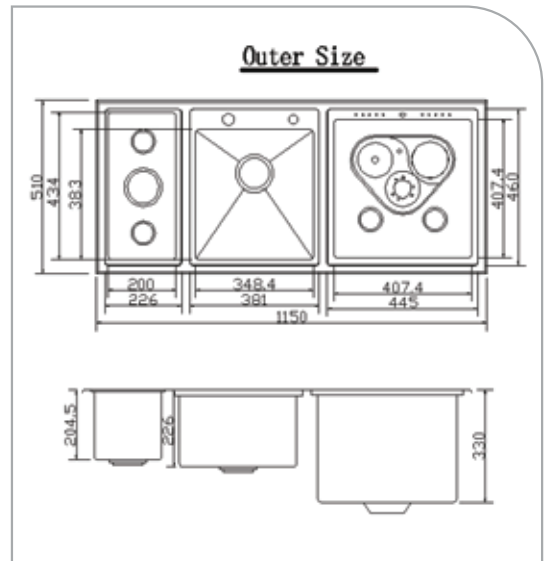

SINK INTEGRATED DISHWASHER

MODEL		FS 4520 DW	
TECHNICAL DATA			
Overall Dimension:	45"x20"x13"	Rated Voltage	220 V~
	1150x510x330mm		
Sink Bowl Dimension:	13½"x15"x9"	Rated Frequency	50 Hz
	348x383x226mm		
Ultra Sonic Bowl Dimension:	8"x17"x8"	Rated Power	1850 W
	200x434x 204mm		
FINISH	Brush	Applicable Pressure (mpa)	0.03MPa-1MPa
M.R.P		Rs. 73250/-	

Including Accessories*

Perfected for Indian utensils

Hygienic wash

Save water

Ultra Sonic
Vegetable Cleaning

40 minutes
wash cycle

For small loads