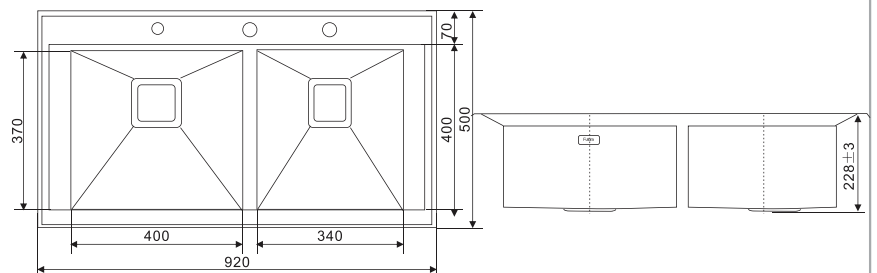

Chopping
Board

• **FA-16IS** •

Square Waste
Coupling with
Auto Drainer Kit & Overflow

INTELLIGENT SINK SERIES: FS 3620 IS

DESCRIPTION OF THE PRODUCT

Model: FS 3620 IS Finish Brush
 Material: 1.2MM SS 304 Stainless Steel
 Product Size: 36"x20"x9"
 M.R.P. ₹ 47111 /-