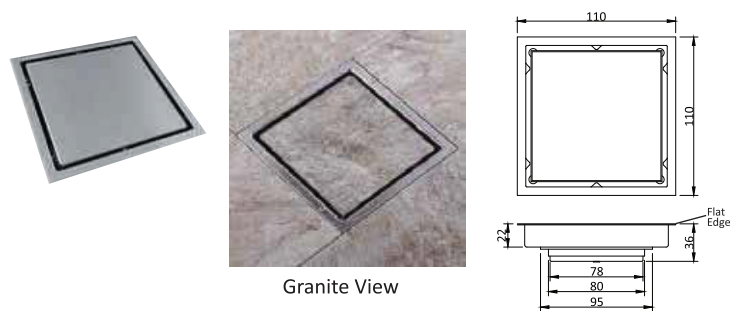

Product code	HN Code	Description	Size (mm)	Finish	M.R.P
FPP - 011	7326	Floor Drain Insert (Granite/Marble) with Flat Edge Corner in SS 304G – 1mm Thickness with Outlet 80mm	110 x 110	SATIN	Rs. 1625/-