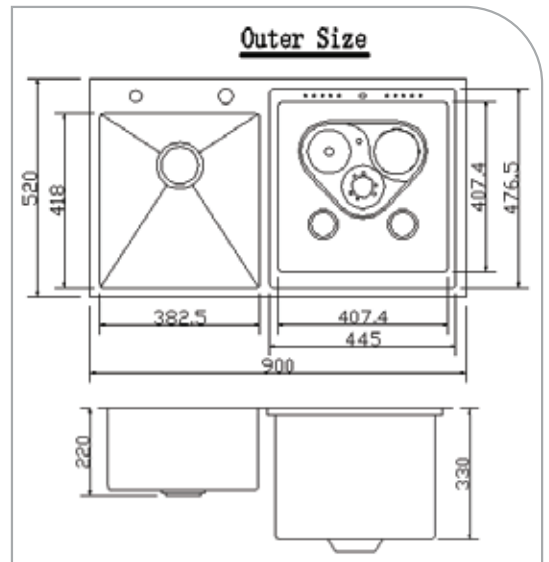

MODEL		FS 3620 DW	
TECHNICAL DATA			
Overall Dimension:	36"x20"x13"	RATED VOLTAGE	220 V~
	900x520x330mm	RATED FREQUENCY	50 Hz
Bowl Dimension:	15"x16½"x8½"	RATED POWER	1850 W
	382x418x220mm	APPLICABLE PRESSURE (MPa)	0.03MPa-1MPa
FINISH	Brush		
M.R.P		Rs. 62150 /-	