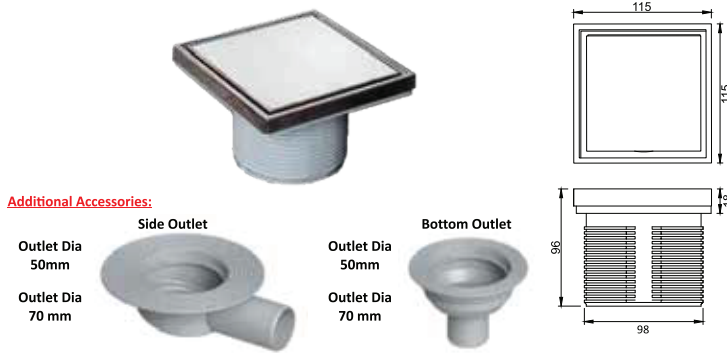

Product Code	HN Code	Description	Size (mm)	Finish	M.R.P
FPP - 005	7326	Floor Drain SS Insert with outlet 98mm pipe in ABS	115 X 115	Glossy ABS	Rs. 555/-