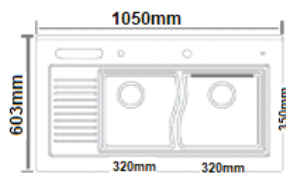

NEW PRODUCT

MODEL	FS 3718 NQ
TECHNICAL DATA	
Overall Dimension:	36"x18"x9" 920x450x220mm
EDGE	Plain
Availabe Colors	Black, Light Grey, Wheat Spot
FINISH	Natural Quartz
M.R.P	Rs. 31500/-

MODEL	FS 4224 NQ
TECHNICAL DATA	
Overall Dimension:	42"x24" 1050x603mm
Bowl Dimension	12 1/2"x14"x9" 320x350x225mm
Availabe Colors	Black Pearl & Wheat
FINISH	Natural Quartz
M.R.P	Rs. 50550/-