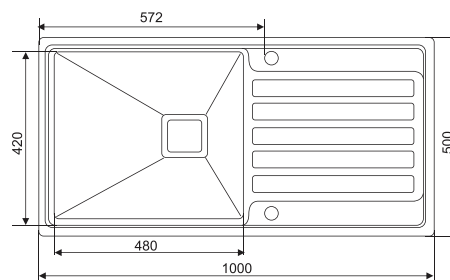

Accessories Included

FA-01IS

Faucet

FA-09IS

Chopping Board

FA-15IS

Square Waste Coupling with Auto Drainer Kit & Overflow