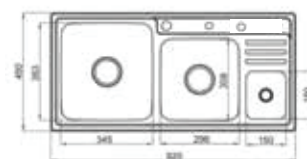

Including Accessories*

DESIGNER SINKS

MODEL	FS 201
TECHNICAL DATA	
Overall Dimension:	30 1/2"x19 1/4"x8 1/4" 805x490x210mm
EDGE	Flange
FINISH	Satin
M.R.P	Rs. 22500/-

Cabinet Size
32"
Base

INSTALLATION:
TOPMOUNT

FA-F1
85 Deep Tray

FA-G4
Soap Dispenser

FA-D0C
Faucet

FA-D1AA
Faucet

MODEL	FS 202
TECHNICAL DATA	
Overall Dimension:	36 1/2"x18"x9" 920x457x225mm
EDGE	Flange
FINISH	Satin
M.R.P	Rs. 25200/-

Cabinet Size
42"
Base