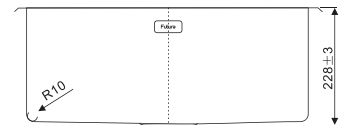

INTELLIGENT SINK SERIES: FS 2418 IS

DESCRIPTION OF THE PRODUCT

Model: FS 2418 IS Finish Brush

Material: 1.2MM SS 304 Stainless Steel

Product Size: 24"x18"x9"

M.R.P. ₹ 33111/-

Accessories Included

Faucet

Liquid
Soap
Dispenser

Colander
Basket

Chopping
Board

Square Waste
Coupling with
Auto Drainer Kit & Overflow