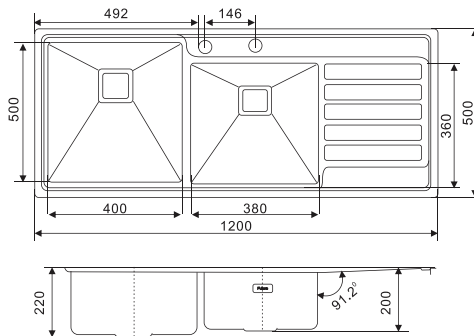

DESCRIPTION OF THE PRODUCT

Model: FS 4720 IS Finish Brush
Material: 1.2MM SS 304 Stainless Steel
Product Size: 47"x20"x9"
M.R.P. ₹ 41111/-

Accessories Included

FA-03IS

Faucet

FA-09IS

Chopping Board

FA-16IS