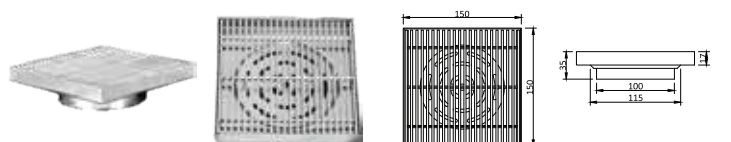

Product code	HN Code	Description	Size (mm)	Finish	M.R.P
FPP - 015	7326	Floor Drain with SS wire in 304G – 1mm Thickness with Outlet 100 mm	150 x 150	SATIN	Rs. 1800 /-