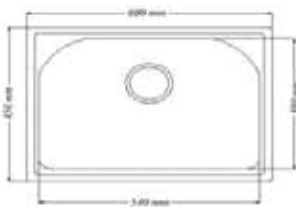

MODEL	FS 2417
TECHNICAL DATA	
Overall Dimension:	24"X17"X8" 609x432x200mm
EDGE	Flat
FINISH	Pearl
M.R.P	Rs. 14750/-

Cabinet Size
25"
Base

INSTALLATION
TOPMOUNT

Including Accessories*

MODEL	FS 2618
TECHNICAL DATA	
Overall Dimension:	26"X17"X8" 650X440X200mm
EDGE	Flat
FINISH	Pearl
M.R.P	Rs. 17000/-

INSTALLATION:
TOPMOUNT

FA-D5AA
Drainer Kit

FA-G4
Soap Dispenser

FA-D1A
Faucet with Pullout

FA-D5
Drainer Kit

FA-G4
Soap Dispenser

FA-D2
Faucet

MODEL	FS 444
TECHNICAL DATA	
Overall Dimension:	36"x19"x8" 915x480x200mm
EDGE	Flat
FINISH	Pearl
M.R.P	Rs. 18444/-

Cabinet Size
19"
Base

INSTALLATION:
TOPMOUNT

NATURAL QUARTZ DESIGNER SERIES

NEW PRODUCT

MODEL	FS 2318 NQ
TECHNICAL DATA	
Overall Dimension:	23"x18"x9" 600x450x220mm
EDGE	Plain
Availabe Colors	Black, Light Grey, Wheat Spot
FINISH	Natural Quartz
M.R.P	Rs. 18000/-

NEW PRODUCT

MODEL	FS 2618 NQ
TECHNICAL DATA	
Overall Dimension:	26"x18"x9" 650x450x220mm
EDGE	Plain
Availabe Colors	Black, Light Grey, Wheat Spot
FINISH	Natural Quartz
M.R.P	Rs. 19000/-

NEW PRODUCT

MODEL	FS 2718 NQ
TECHNICAL DATA	
Overall Dimension:	27"x18"x9" 680x450x220mm
EDGE	Plain
Availabe Colors	Black, Light Grey, Wheat Spot
FINISH	Natural Quartz
M.R.P	Rs. 20250/-