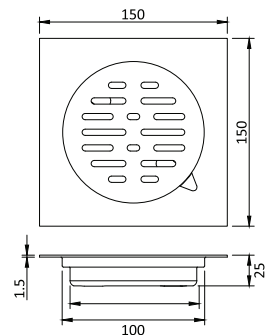

Futura®

PREMIUM PRODUCT

FloorDrain / FloorInsert/ FloorCorner/ FloorChannel

- AISI 304
- 300 Kgs Load Capacity
- 30 High Flow Rate
- Easy Clean
- Easy Maintain

Product Code	HN Code	Description	Size (mm)	Finish	M.R.P
FPP - 001	7326	Floor Drain with slot in SS 304G - 2mm Thickness	100 X 100	SATIN	Rs. 550 /-

Product Code	HN Code	Description	Size (mm)	Finish	M.R.P
FPP - 002	7326	Floor Drain with slot in SS 304G - 2mm Thickness	150 X 150	SATIN	Rs. 650 /-