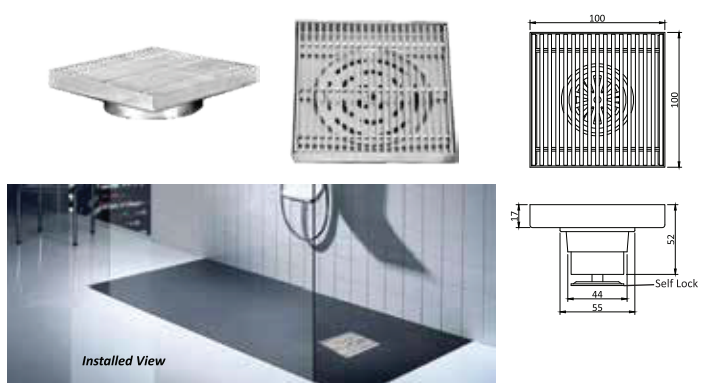

Product code	HN Code	Description	Size (mm)	Finish	M.R.P
FPP - 014	7326	Floor Drain with SS wire in 304G – 1mm Thickness with Outlet 44 mm	100 x 100	SATIN	Rs. 1575 /-