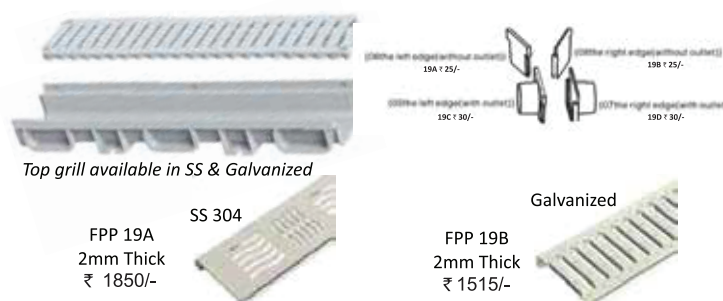

Product code	HN Code	Description	Size (mm)	Finish	M.R.P
FPP - 019	7326	Drain Channel Base & Top in Polypropelene	200 X 500 X 120	-	Rs. 1950/-

Used in **Garden & Parking Areas**